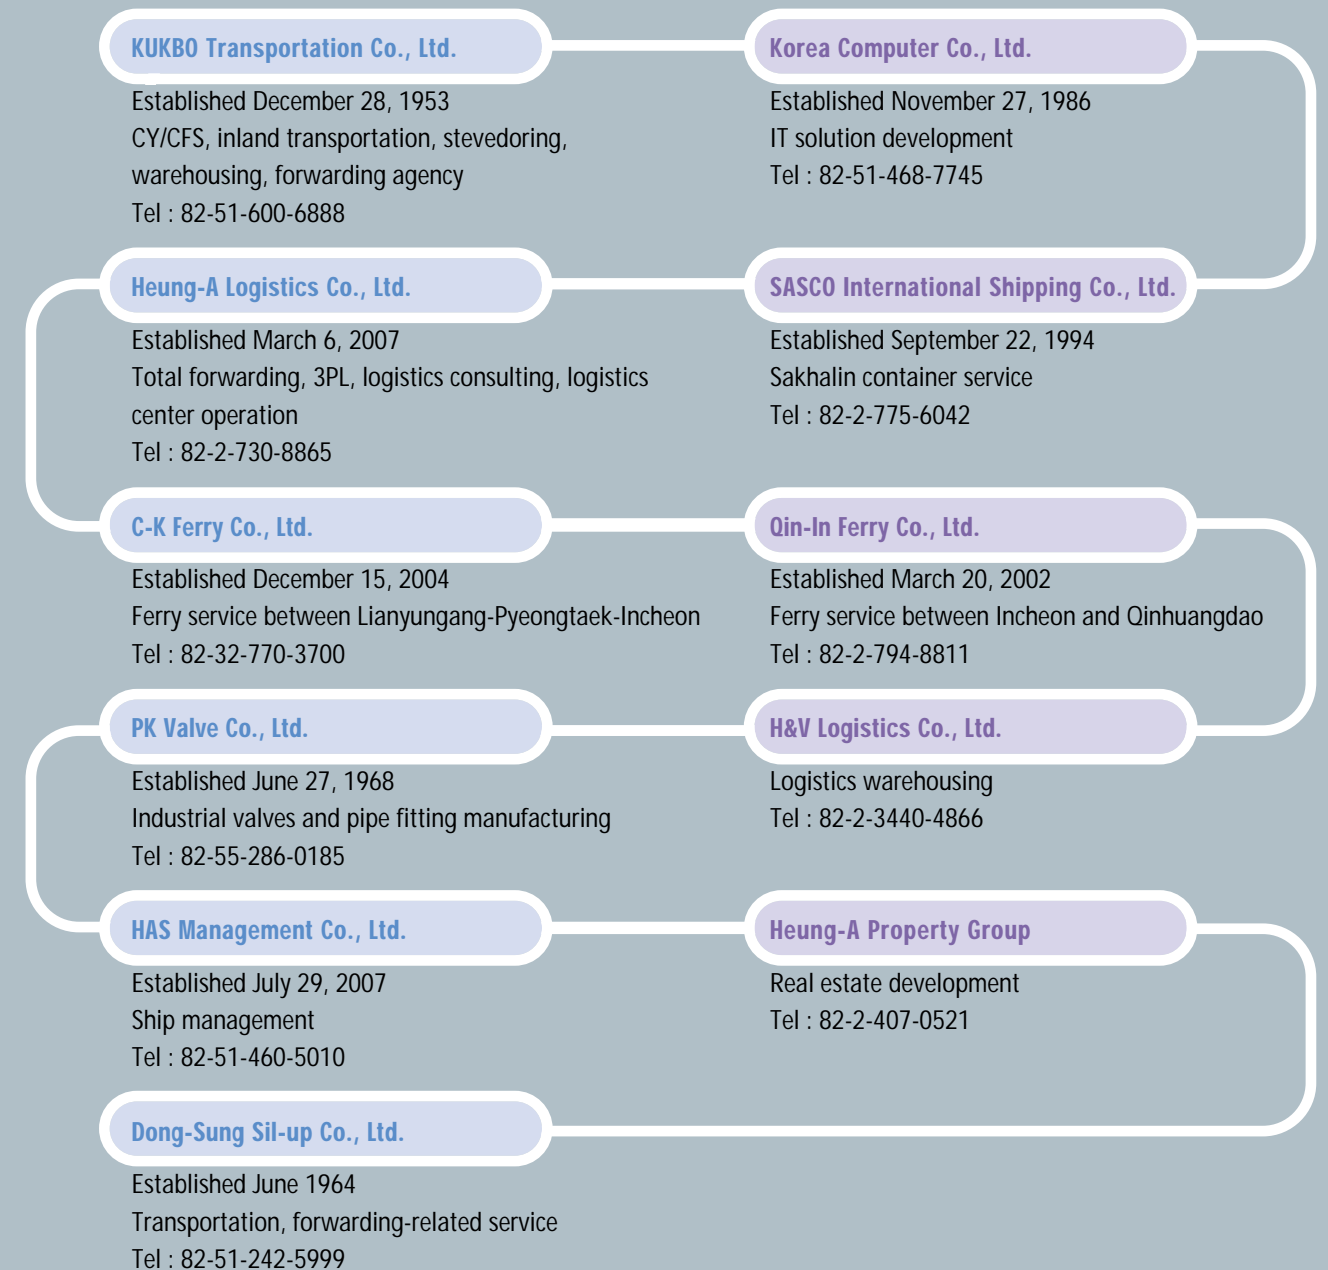

Raises **Global Competitiveness** to the World's Best