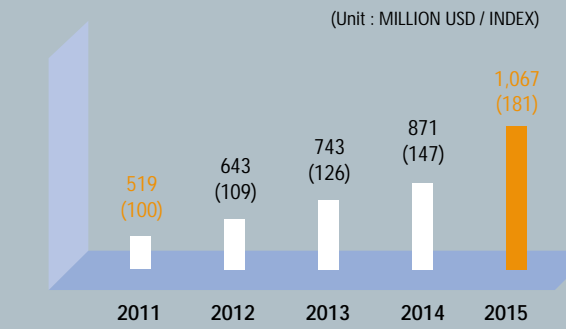

Heung-A 2015 Sales Target

SALES TARGET