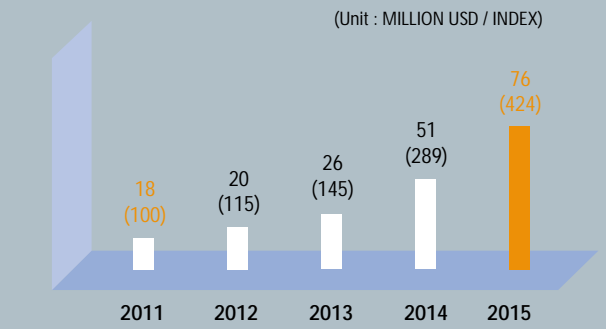

SALES PROFIT