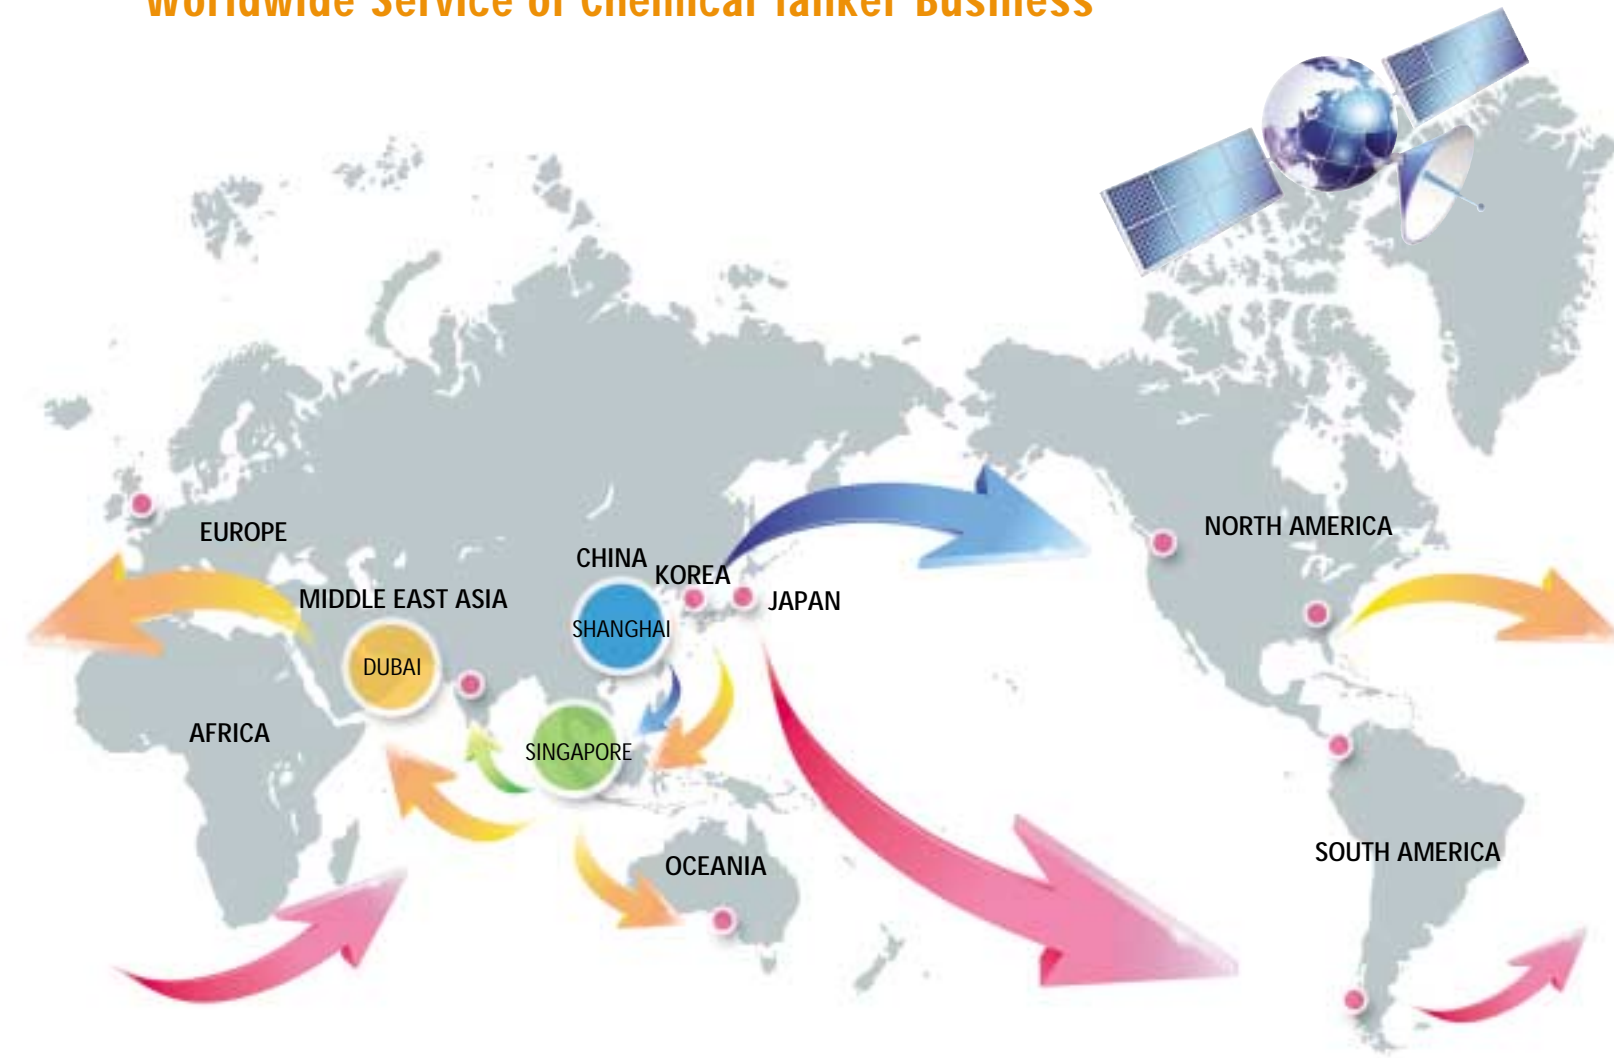

Passenger / Cargo Ferry Business

- Heung-A is active in the Korea-China passenger / cargo ferry business as the largest shareholder of Qin-In Ferry, Lianyungang C-K Ferry and Da-In Ferry.
- As a result of launching the passenger / cargo ferry business connecting Incheon and Pyeongtaek (Korea) with Qinhuangdao, Lianyungang and Dalian (China), Heung-A provides a wide variety of logistics solutions between Korea and China and also acts as a bridge for the cultural interchange between the two countries.

M/V XINYUJINXIANG

M/V ZIYULAN

M/V C-K STAR

M/V DA-IN

Worldwide Service of Chemical Tanker Business

World-Wide Service with the best **Research & Development**

- Most advanced and high efficient ships - IMO II type with Double Hull structure
- Provides worldwide service covering Japan, China, Southeast Asia, India, Middle East and South America